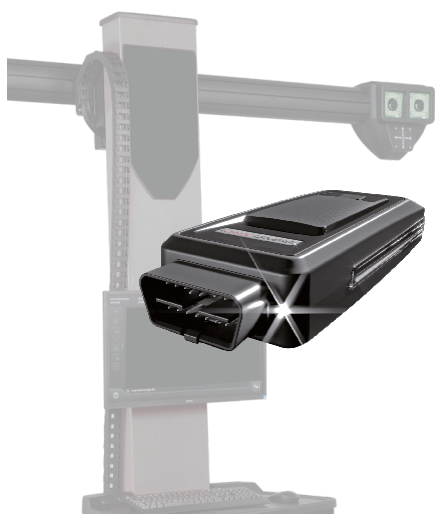

TECHNICAL CONTENT PROVIDED INCOLLABORATION WITH HAYNESPRO

OPTIONAL ACCESSORIES IONE CRUISER

Image	Description	Code	
	<p>STEERING WHEEL RESET FOR iONE CRUISER STEERING WHEEL RESET (SWR) LICENSE 12 months Steering Wheel Reset is a specific application, fully integrated with the wheel alignment software. Selecting the vehicle automatically loads the Steering Wheel Reset functions as needed, allowing an easy and fast steering wheel angle reset.</p>	8-67500019	
	<p>USB/Bluetooth Dongle Kit Required for use with the SWR license - Long-range USB/Bluetooth dongle with antenna - USB extension cable with mounting adhesive</p>	8-67500020	
CONNECTIVITY			