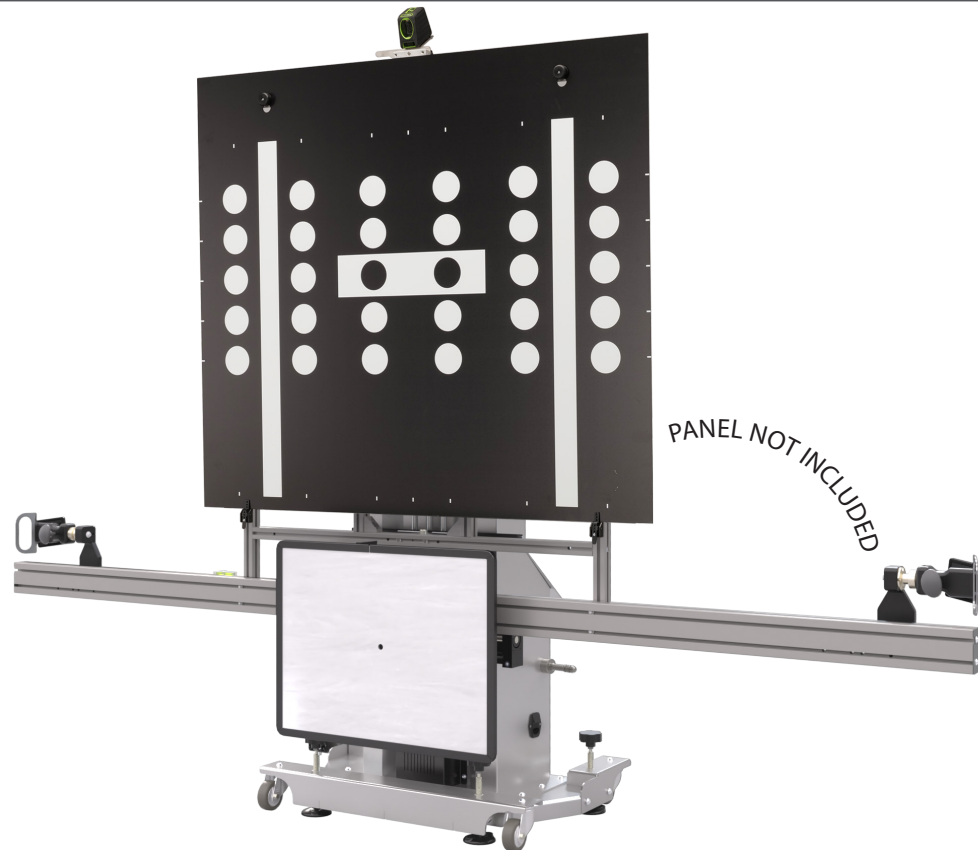

FRONT SENSORS CALIBRATION EQUIPMENT

PROADAS RS V1

STANDARD ACCESORIES

Code	Electrical Supply	Description	
0-62103701/00	110-230V/1PH/60-60HZ	PROADAS RS V1 The RS V1 kit is designed for customers not having a wheel aligner and is composed by: PROADAS SCE 910, Radar panel, Optical sensors adjustment kit, Laser pointer support for bracket, Steering lock, License for wheel alignment pre-check; Short bar kit. Four (4) brackets are needed, NOT INCLUDED AS STANDARD	
8-62100012		Functionality license , 12 months subscription (compulsory)	
8-62300015		RS V1 customization kit (compulsory)	

FRONT SENSORS CALIBRATION EQUIPMENT

PROADAS TS V1

STANDARD ACCESORIES

Code	Electrical Supply	Description	
0-62103801/00	110-230V/1PH/60-60HZ	PROADAS TS V1 The TS V1 kit is designed for customers having a NEXION CCD wheel aligner and is composed by : PROADAS SCE 910, Radar panel, HL.V.2 Kit, Short radar bar kit with pins, Laser pointer support for bracket, data exchange kit wheel aligner - PROADAS.	
8-62100012		Functionality license 12 months subscription (compulsory)	
8-62300016		TS V1 customization kit (compulsory)	

FRONT SENSORS CALIBRATION EQUIPMENT

PROADAS TS-3D V1

STANDARD ACCESORIES

Code	Electrical Supply	Description	
0-62103901/00	110-230V/1PH/60-60HZ	PROADAS TS-3D V1 The TS-3D V1 kit is designed for customers having a NEXION new generation camera wheel aligner and is composed by : PROADAS SCE 910, Radar panel, n. 2 BT laser pointers, Laser pointer support for bracket, Long radar bar kit, 3D target kit, data exchange kit wheel aligner - PROADAS.	
8-62100012		Functionality license , 12 months subscription (compulsory)	
8-62300017		TS-3D V1 customization kit (compulsory)	