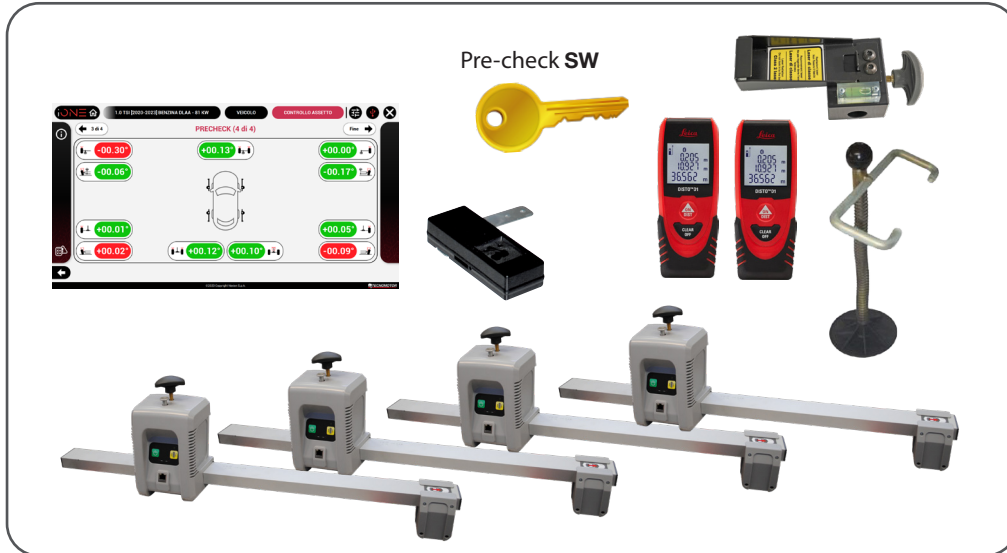

FRONT SENSORS CALIBRATION EQUIPMENT	4
PROADAS RS DIGITAL	4
PROADAS TS DIGITAL	5
PROADAS TS-3D DIGITAL	6
PROADAS START DIGITAL	7
PROADAS RS V1	8
PROADAS TS V1	9
PROADAS TS-3D V1	10
PROADAS START V1	11
PROADAS OPTIONAL ACCESSORIES	12
SIDE-REAR-360° SENSORS CALIBRATION EQUIPMENT	20
RADAR CALIBRATION EQUIPMENT	23
SCE 310	23
OPTIONAL ACCESSORIES FOR SCE 300/310	24
NIGHT SENSOR CALIBRATION EQUIPMENT	28
ACCESSORIES	29
IONE REMOTE	32
LIST OF SERVICE IONE REMOTE	33
SELF-DIAGNOSIS	35
IONE CRUISER	35
OPTIONAL ACCESSORIES IONE CRUISER	36
ACCESSORIES FOR ADAS & DIAGNOSIS	39

FRONT SENSORS CALIBRATION EQUIPMENT

PROADAS RS DIGITAL

STANDARD ACCESORIES

Code	Power Supply	Description	
0-62103301/00	110-230/1ph/50-60Hz	PROADAS RS DIGITAL The RS Digital kit is designed for customers not having a wheel aligner and is composed by: PROADAS SCE 910, Radar panel, Optical sensors adjustment kit, Kit HL v.2, n. 2 BT laser pointers, Laser pointer support for bracket, Steering lock, License for wheel alignment pre-check, Short bar kit with pins, 75" Monitor, Monitor cover, Mini-PC for digital targets reproduction for the front camera.Four (4) brackets are needed (not included as standard).	
8-62100123	 	Functionality license PROADAS DIGITAL, 12 months subscription (compulsory)	
8-62300011		Customization kit PROADAS RS DIGITAL (compulsory)	