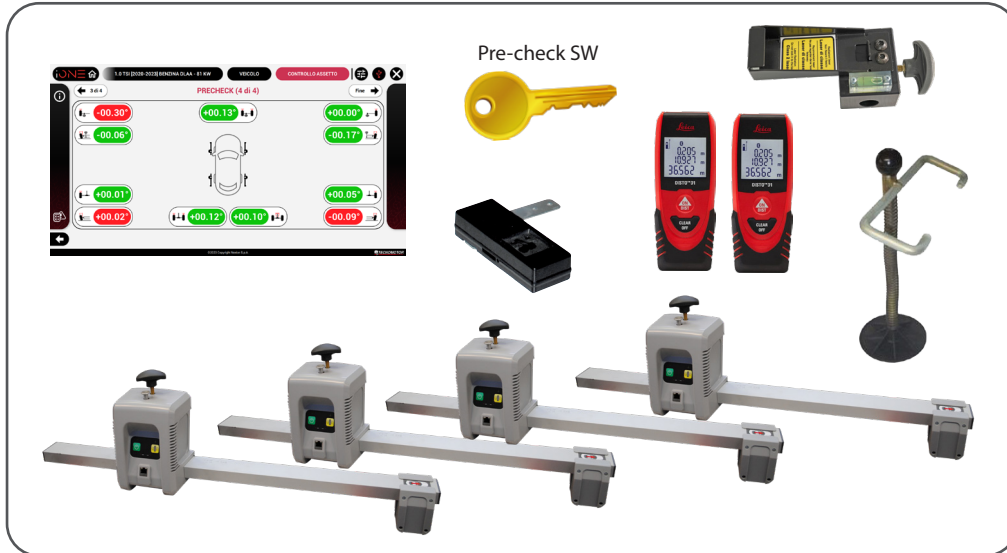

FRONT SENSORS CALIBRATION EQUIPMENT

PROADAS START DIGITAL

DOTAZIONE

Code	Power Supply	Description	
0-62103601/00	110-230/1ph/50-60Hz	PROADAS START DIGITAL The START kit is composed by : PROADAS SCE 910, Radar panel,n, 2 laser pointers, START alignment kit, Long radar bar kit, 75" Monitor, Mini-PC for digital targets reproduction for the front camera. Two (2) brackets are needed (not included as standard).	
8-62100123		Functionality license PROADAS DIGITAL, 12 months subscription (compulsory)	
8-62300014		Customization kit PROADAS START DIGITAL (compulsory)	

FRONT SENSORS CALIBRATION EQUIPMENT

PROADAS RS V1

STANDARD ACCESORIES

Code	Electrical Supply	Description	
0-62103701/00	110-230V/1PH/60-60HZ	PROADAS RS V1 The RS V1 kit is designed for customers not having a wheel aligner and is composed by: PROADAS SCE 910, Radar panel, Optical sensors adjustment kit, Laser pointer support for bracket, Steering lock, License for wheel alignment pre-check; Short bar kit. Four (4) brackets are needed, NOT INCLUDED AS STANDARD	
8-62100012		Functionality license , 12 months subscription (compulsory)	
8-62300015		RS V1 customization kit (compulsory)	

FRONT SENSORS CALIBRATION EQUIPMENT

PROADAS TS V1

STANDARD ACCESORIES

Code	Electrical Supply	Description	
0-62103801/00	110-230V/1PH/60-60HZ	PROADAS TS V1 The TS V1 kit is designed for customers having a NEXION CCD wheel aligner and is composed by : PROADAS SCE 910, Radar panel, HL.V.2 Kit, Short radar bar kit with pins, Laser pointer support for bracket, data exchange kit wheel aligner - PROADAS.	
8-62100012		Functionality license 12 months subscription (compulsory)	
8-62300016		TS V1 customization kit (compulsory)	