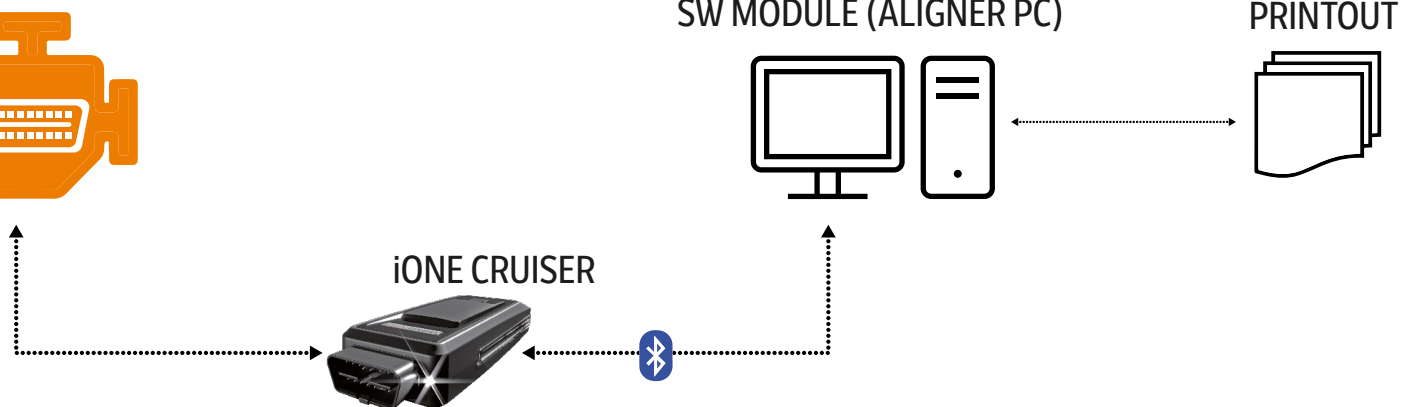

SW MODULE (ALIGNER PC)

PRINTOUT